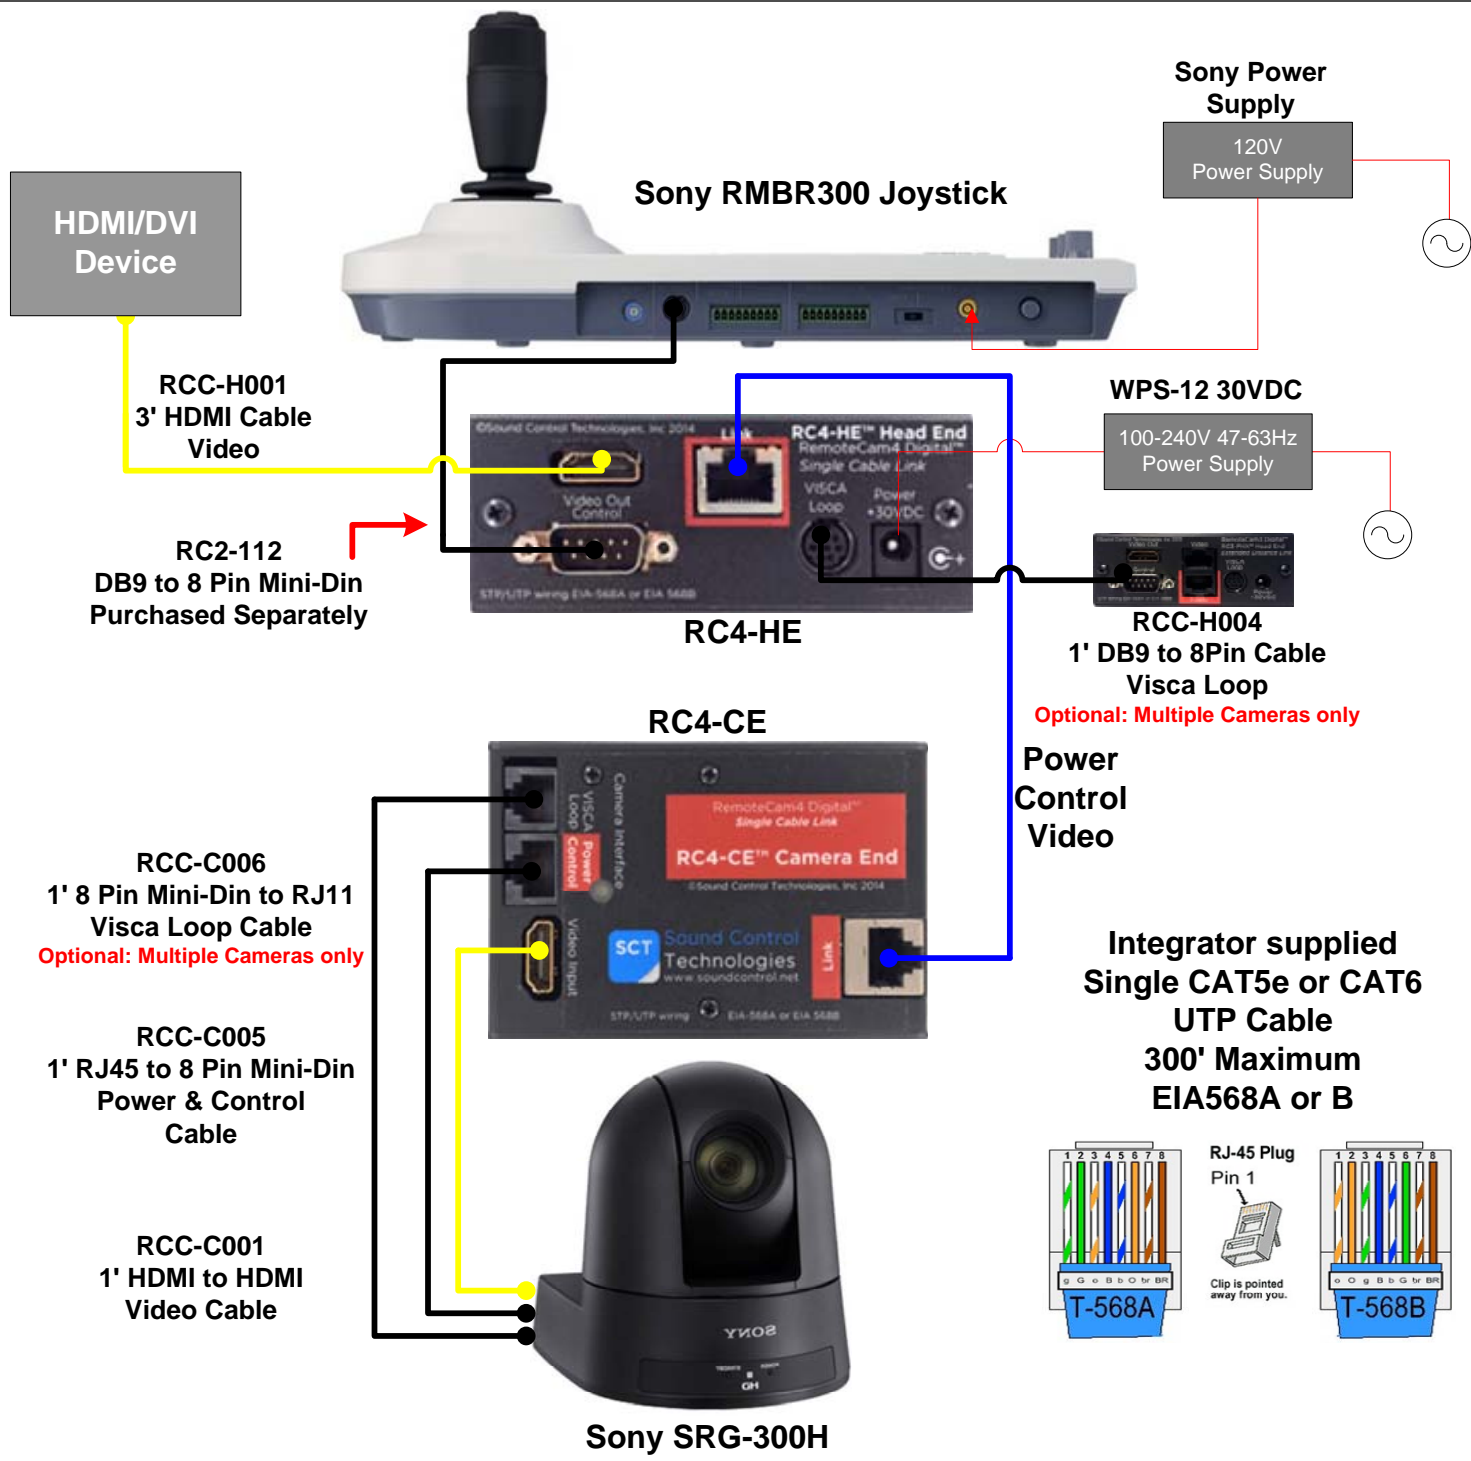

RemoteCam4™ RC4-S30™

Available Accessories

RCM-SR1
Integrated Camera
Wall Mount