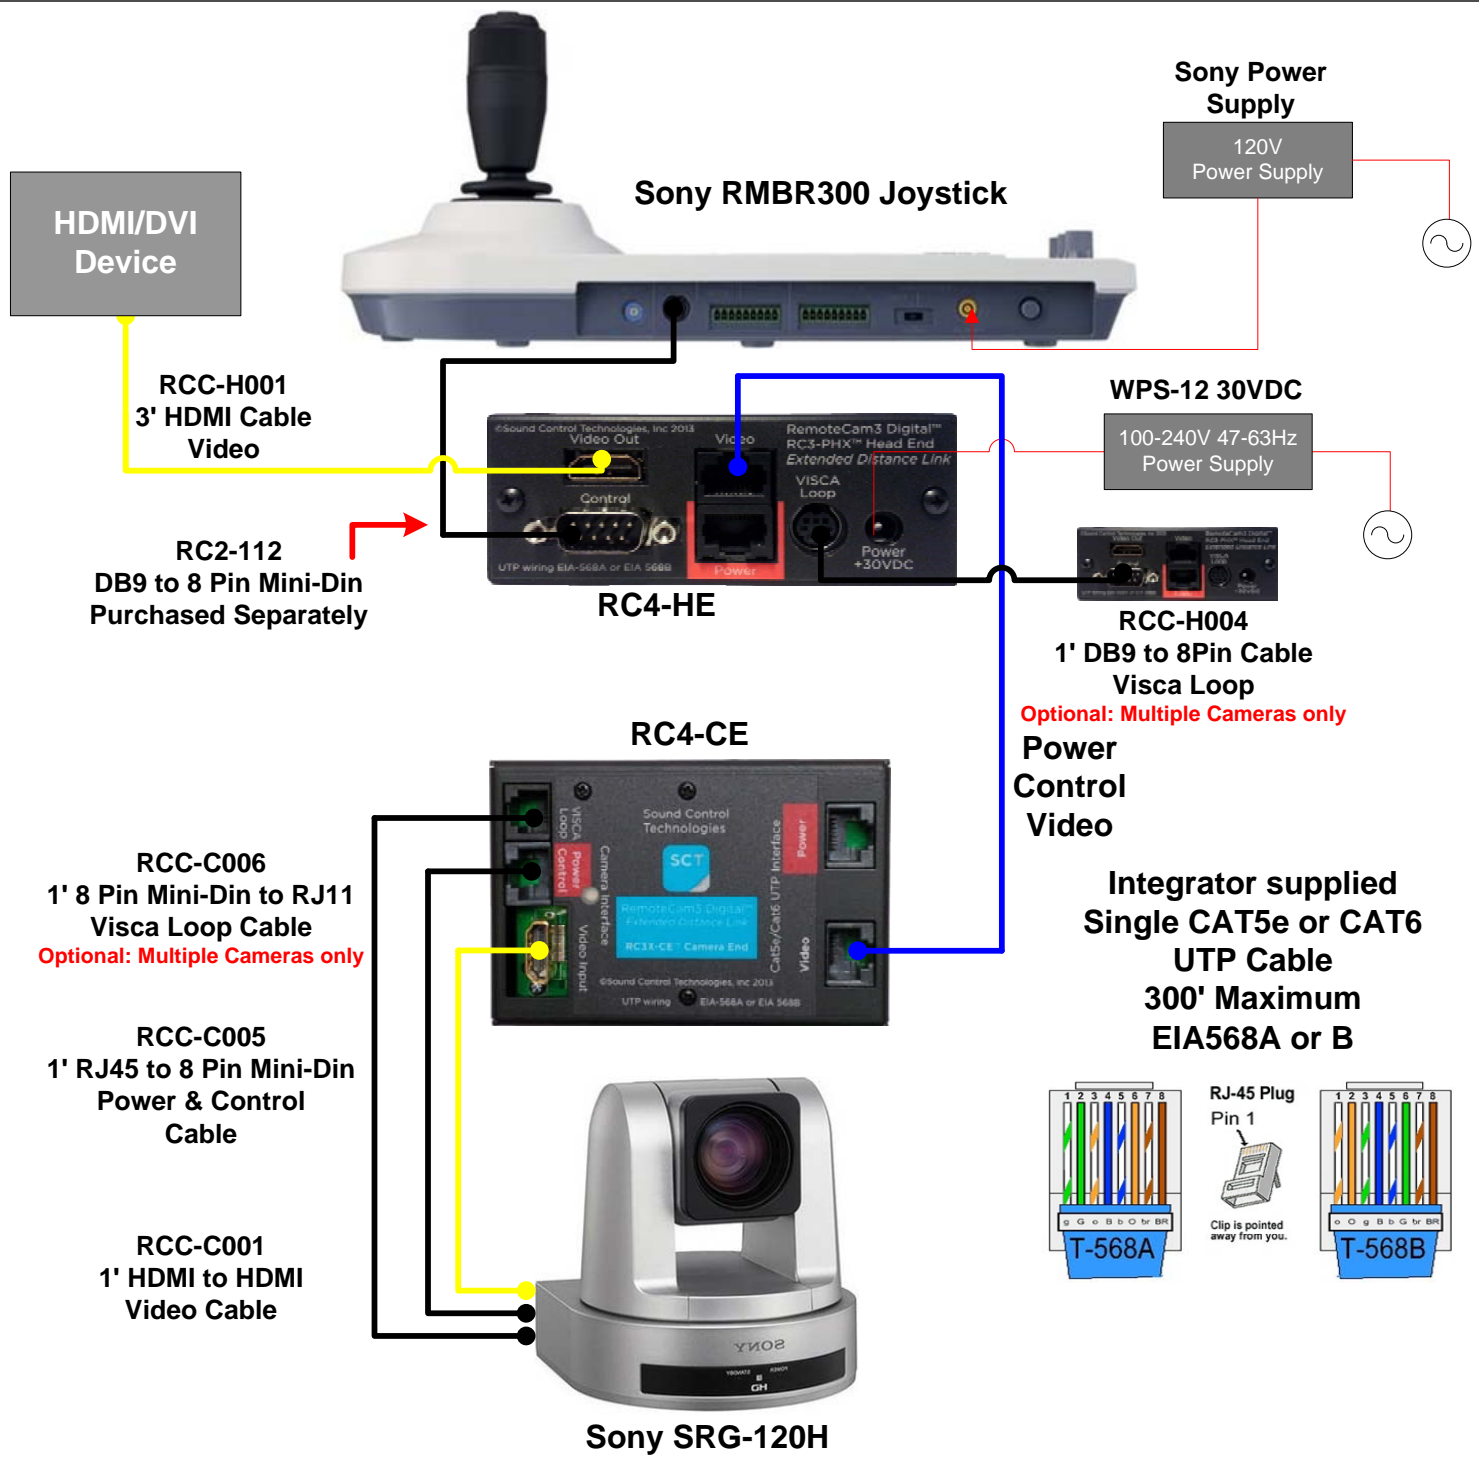

### Kit Contents:

- RC4-HE Head-End Module
- RC4-CE Camera Module
- RCC-C001 Camera Cable 1' HDMI to HDMI
- RCC-C005 Camera Cable 1' RJ45 to Sony 8 Pin Mini-Din
- RCC-C006 Camera Cable 1' Visca 8 Pin Mini-Din to RJ11
- RCC-H001 Head-End Cable 3' HDMI
- RCC-H010 Head-End Cable 3' Control DB9F to DB9F
- RCC-H004 Head-End Cable 1' Visca Loop DB9F to 8Pin
- WPS-12 Power Supply

**Codecs Supported:**      **Camera Supported:**  
**Generic HDMI & Control Device**      **Sony SRG-120DH**

### ACCESSORIES

**RC3-SR2 Integrated Camera Wall Mount**

**RC-RK2 Rack Shelf**

### RemoteCam4™ RC4-S12™