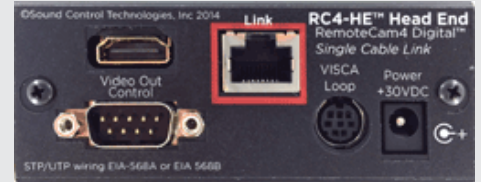

### Available Accessories

**RCM-SR1**  
Integrated Camera  
Wall Mount

**RC-RK2™**

**RC-RK4™**

### 300' Camera Extension Features:

- SINGLE CAT5e OR CAT6
- CAMERA POWER
- DIGITAL VIDEO
- CAMERA CONTROL
- VISCA CONTROL LOOP
- WIRED & MODULATED IR

### Kit Contents:

- RC4-HE Head-End Module
- RC4-CE Camera Module
- RCC-C001 Camera Cable 1' HDMI to HDMI
- RCC-C005 Camera Cable 1' RJ45 to Sony 8 Pin Mini-Din
- RCC-C006 Camera Cable 1' Visca 8 Pin Mini-Din to RJ11
- RCC-H001 Head-End Cable 3' HDMI
- RCC-H010 Head-End Cable 3' Control DB9F to DB9F
- RCC-H004 Head-End Cable 1' Visca Loop DB9F to 8Pin
- WPS-12 Power Supply

## RemoteCam4™ RC4-S12™

**RC4-CE**  
Camera Module

**RC4-HE**  
Head-End Module

**Dimensions:**      **RC4-HE - 3.75" w x 1.5" H x 3.625" D**  
                                  **RC4-CE - - 2.5" w x .875" H x 3.6875" D**