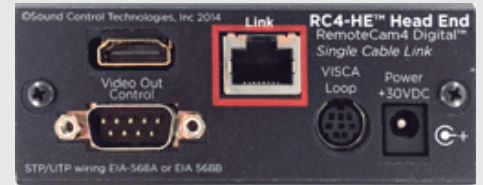

### 300' Camera Extension Features:

- SINGLE CAT5e OR CAT6
- CAMERA POWER
- DIGITAL VIDEO
- CAMERA CONTROL
- VISCA CONTROL LOOP
- WIRED & MODULATED IR

### Kit Contents:

- RC4-HE Head-End Module
- RC4-CE Camera Module
- RCC-C001 Camera Cable 1' HDMI to HDMI
- RCC-C005 Camera Cable 1' RJ45 to Sony 8 Pin Mini-Din
- RCC-C006 Camera Cable 1' Visca 8 Pin Mini-Din to RJ11
- RCC-H001 Head-End Cable 3' HDMI to HDMI
- RCC-H010 Head-End Cable 3' Control DB9F to DB9F
- RCC-H004 Head-End Cable 1' Visca Loop DB9F to 8Pin
- WPS-12 Power Supply

## RemoteCam4™ RC4-S30™

**RC4-CE**  
Camera Module

**RC4-HE**  
Head-End Module

**Dimensions:**      **RC4-HE - 3.75" w x 1.5" H x 3.625" D**  
                                  **RC4-CE - - 2.5" w x .875" H x 3.6875" D**